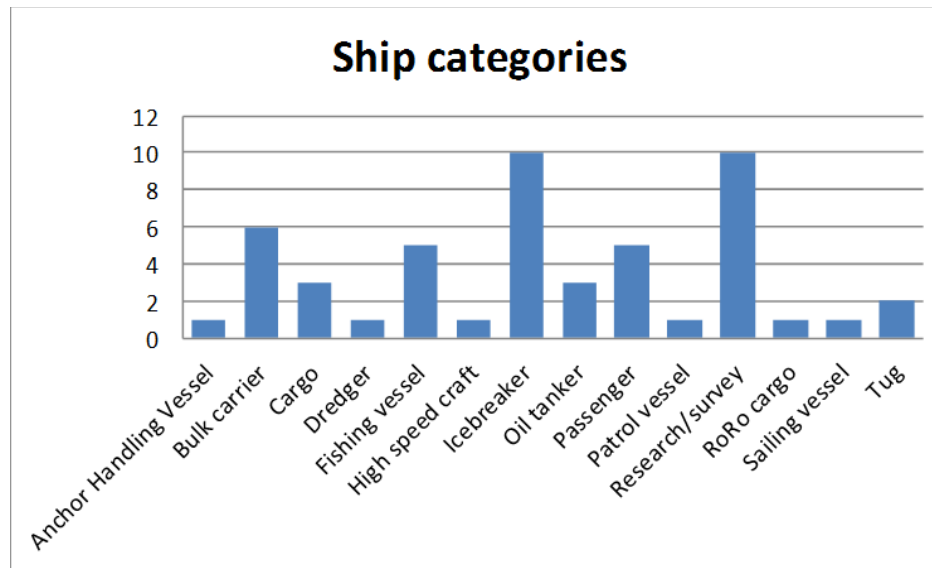

Sjøfartsdirektoratet
Norwegian Maritime Authority

Ship traffic in the high seas areas of the Central Arctic Ocean

High seas area of the Central Arctic Ocean

Ship categories in the high seas area 2014

Distribution of flags in the high seas area